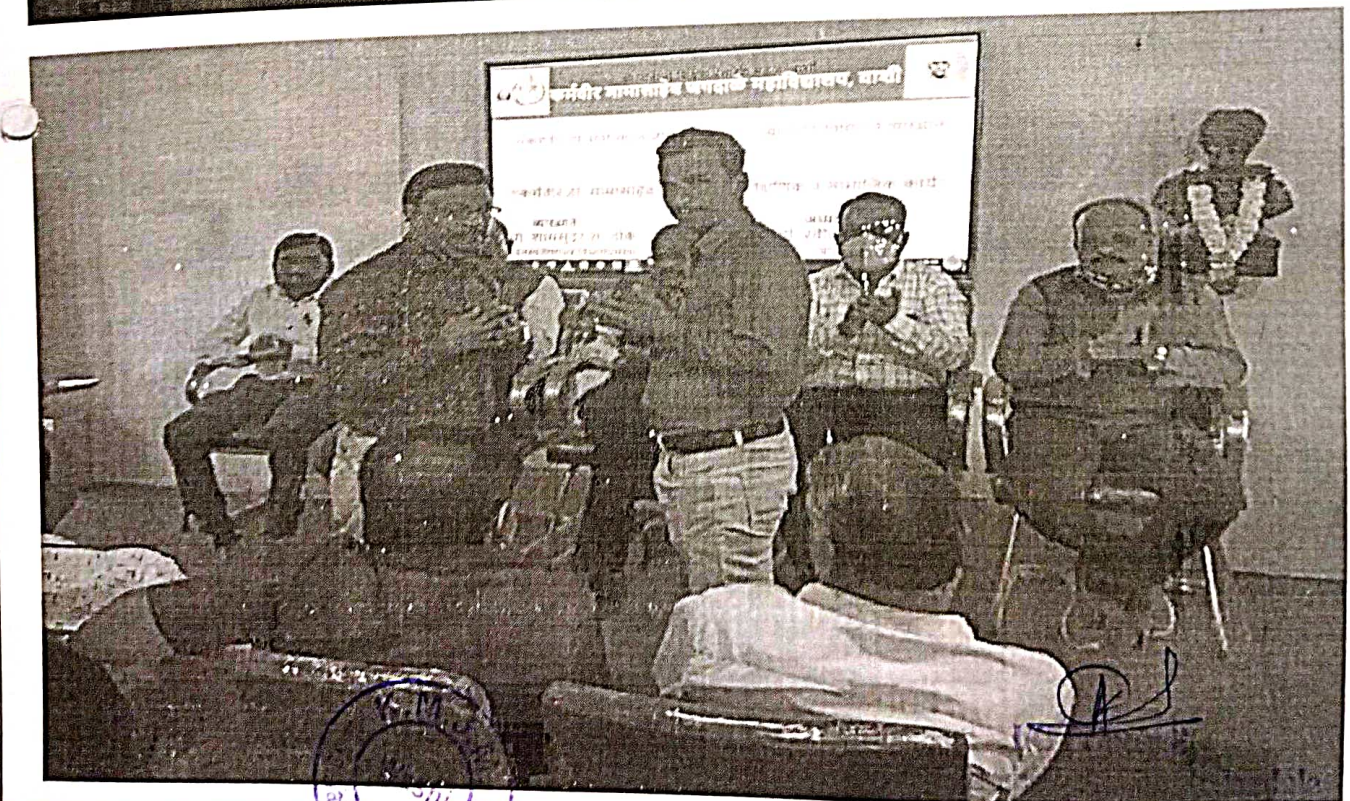

2021-22

Carrier Counselling

Awareness of the Career Councelling & Competative Examination college organised Lecture Mr. S. S. Rasal lecture on 11/09/2022. During his speech, He Career Councelling & Competative Examination. I/C Principal Dr. R. V. Kathare had delivered a presidential speech. Conducted the Programme Dr. A. S. Karade proceeding the minutes of the Programme. While Mr. K. D. Gund proposed vote of thanks. The students & Staff Members in large where present on that occasion.