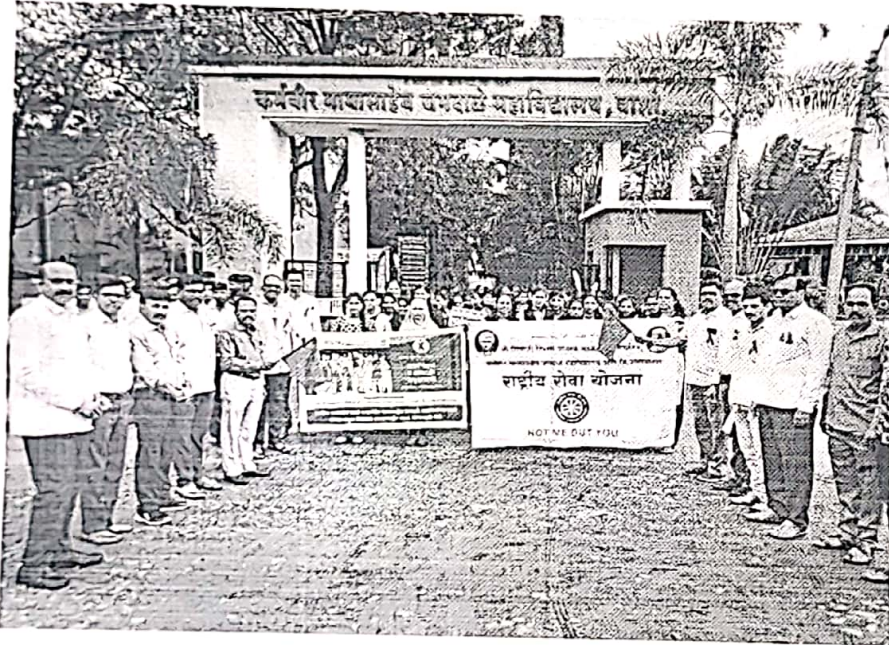

Shri Shivaji Shikshan Prasarak Mandal, Barshi's
Karmaveer Mamasahab Jagdale Mahavidyalaya
 Washi Tal - Washi Dist.- Dharashiv (Maharashtra) 431503

2022-23

AIDS Awareness Rally

AIDS Awareness Rally was organised in the college on 1ST Dec 2022 in collaboration of NSS and Gramin Rugnalaya Washi. More than 552 students participated in this rally. In this rally students gave slogans to bring awareness on AIDS among the villagers. Health Officer of Gramin Ruganalaya and the Programme Officer of NSS Department guided the villagers on this occasion.

[Signature]
 I/C Principal

**Karmaveer Mamasahab Jagdale
 Mahavidyalaya, Washi.**

2022-23

Blood Donation Camp

A Blood Donation Camp was organised in the college in collaboration with 'Bhagwant Blood Bank Barshi'. More than 45 students donated their blood on this day. Principal of the college Dr. Ravindra Kathare guided the students by relating the importance of blood donation, how it proves to be a life saving factor.

[Handwritten Signature]

W/C Principal
Karmaveer Mamasahab Jagdale
Mahavidyalaya, Washi.

2022-23

Health Check-up Camp

A health check-up programme was organised in the Golegaon on 13th January 2023 collaboration with Gramin Rugnalaya, Washi and KMJM Washi. About 3 Doctors and 7 support staff of the hospital was available to give their service to the students. Check-ups such as CBC, Vitamin deficiency, Eye and Dental check-up, bone density esp. of the girl's students was checked in this camp,

[Signature]
 T/C Principal

**Karmaveer Mamasahab Jagdale
 Mahavidyalaya, Washi.**

2022-23

Health Awareness Rally

NSS department of the KMJM washi in collaboration with Red Ribbon Club, Osmanabad organised a Health Awareness Rally that marched through the village giving slogans regarding health to bring awareness among the villagers. In this Rally street drams were performed to spread health consciousness among the villagers. 495 students were participated in this programme.