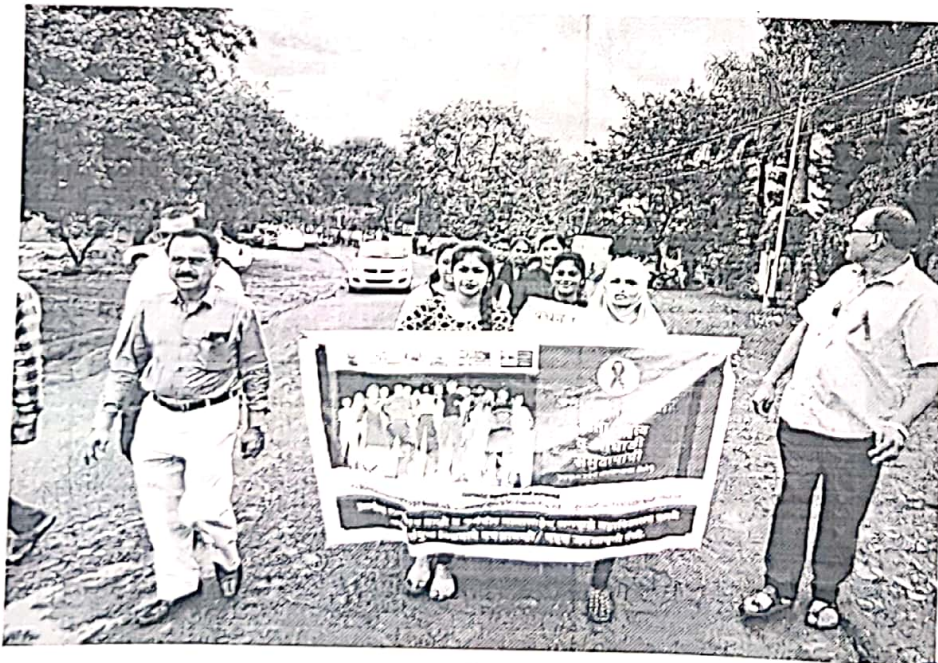

Shri Shivaji Shikshan Prasarak Mandal, Barshi's
Karmaveer Mamasahab Jagdale Mahavidyalaya
 Washi Tal - Washi Dist.- Dharashiv (Maharashtra) 431503

2022-23

AIDS Awareness Rally

AIDS Awareness Rally was organised in the college on 1ST Dec 2022 in collaboration of NSS and Gramin Rugnalaya Washi. More than 552 students participated in this rally. In this rally students gave slogans to bring awareness on AIDS among the villagers. Health Officer of Gramin Ruganalaya and the Programme Officer of NSS Department guided the villagers on this occasion.

[Signature]
 I/C Principal

**Karmaveer Mamasahab Jagdale
 Mahavidyalaya, Washi.**

2022-23

Blood Donation Camp

A Blood Donation Camp was organised in the college in collaboration with 'Bhagwant Blood Bank Barshi'. More than 45 students donated their blood on this day. Principal of the college Dr. Ravindra Kathare guided the students by relating the importance of blood donation, how it proves to be a life saving factor.

[Handwritten Signature]

W/C Principal
Karmaveer Mamasahab Jagdale
Mahavidyalaya, Washi.

2022-23

Health Check-up Camp

A health check-up programme was organised in the Golegaon on 13th January 2023 collaboration with Gramin Rugnalaya, Washi and KMJM Washi. About 3 Doctors and 7 support staff of the hospital was available to give their service to the students. Check-ups such as CBC, Vitamin deficiency, Eye and Dental check-up, bone density esp. of the girl's students was checked in this camp,

[Signature]
 T/C Principal

**Karmaveer Mamasahab Jagdale
 Mahavidyalaya, Washi.**

2022-23

Health Awareness Rally

NSS department of the KMJM washi in collaboration with Red Ribbon Club, Osmanabad organised a Health Awareness Rally that marched through the village giving slogans regarding health to bring awareness among the villagers. In this Rally street drams were performed to spread health consciousness among the villagers. 495 students were participated in this programme.