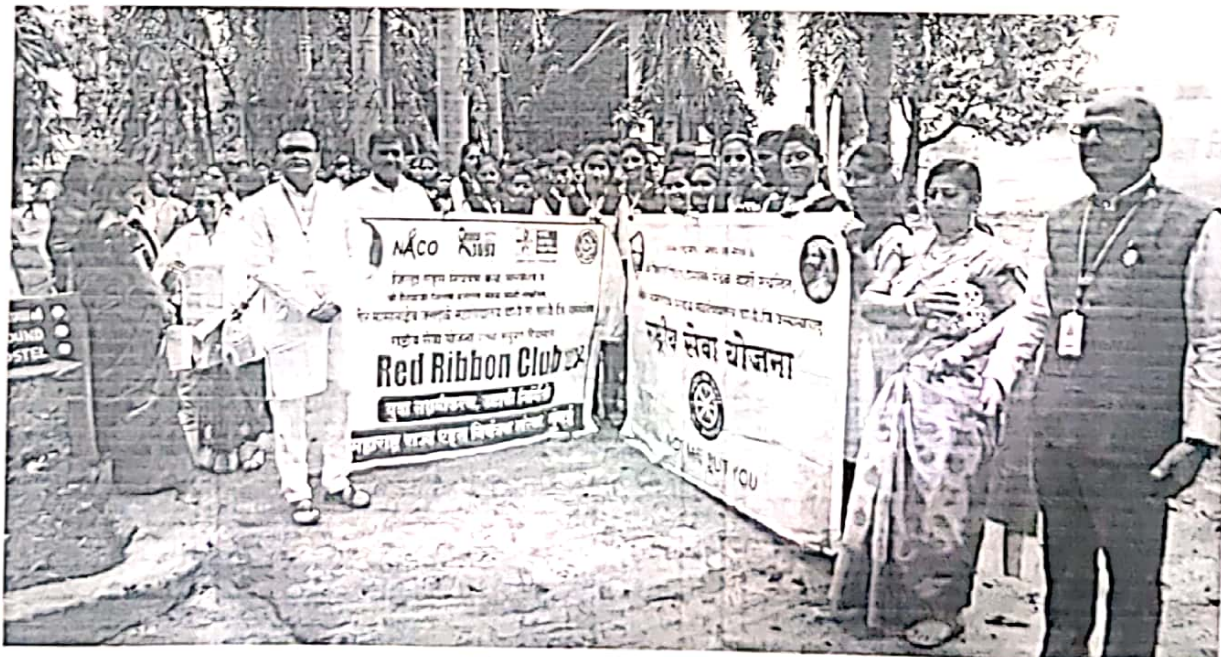

Shri Shivaji Shikshan Prasarak Mandal, Barshi's
Karmaveer Mamasahab Jagdale Mahavidyalaya
 Washi Tal - Washi Dist.- Dharashiv (Maharashtra) 431503

2022-23

AIDS Awareness Rally

AIDS Awareness Rally was organised in the college on 1ST Dec 2022 in collaboration of NSS and Gramin Rugnalaya Washi. More than 552 students participated in this rally. In this rally students gave slogans to bring awareness on AIDS among the villagers. Health Officer of Gramin Ruganalaya and the Programme Officer of NSS Department guided the villagers on this occasion.

[Signature]
 I/C Principal

**Karmaveer Mamasahab Jagdale
 Mahavidyalaya, Washi.**

2022-23

Blood Donation Camp

A Blood Donation Camp was organised in the college in collaboration with 'Bhagwant Blood Bank Barshi'. More than 45 students donated their blood on this day. Principal of the college Dr. Ravindra Kathare guided the students by relating the importance of blood donation, how it proves to be a life saving factor.

[Handwritten Signature]

W/C Principal
Karmaveer Mamasahab Jagdale
Mahavidyalaya, Washi.

2022-23

Health Check-up Camp

A health check-up programme was organised in the Golegaon on 13th January 2023 collaboration with Gramin Rugnalaya, Washi and KMJM Washi. About 3 Doctors and 7 support staff of the hospital was available to give their service to the students. Check-ups such as CBC, Vitamin deficiency, Eye and Dental check-up, bone density esp. of the girl's students was checked in this camp,

[Signature]
 T/C Principal

**Karmaveer Mamasahab Jagdale
 Mahavidyalaya, Washi.**

2022-23

Health Awareness Rally

NSS department of the KMJM washi in collaboration with Red Ribbon Club, Osmanabad organised a Health Awareness Rally that marched through the village giving slogans regarding health to bring awareness among the villagers. In this Rally street drams were performed to spread health consciousness among the villagers. 495 students were participated in this programme.