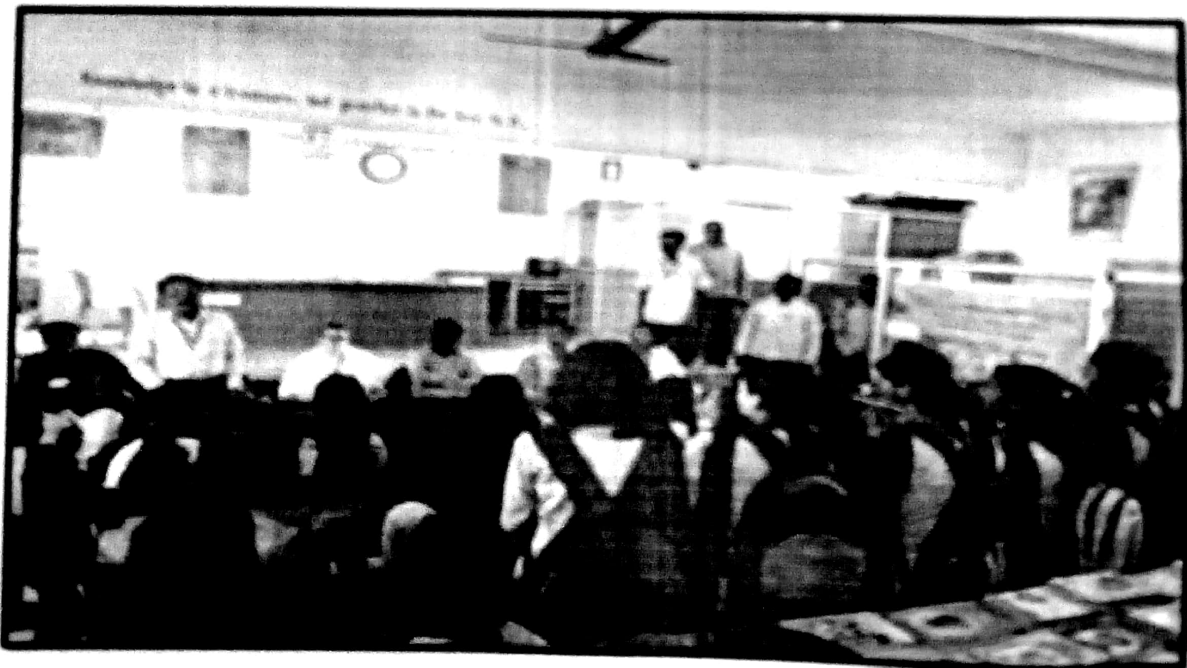

2022-23

Vachan Prerna Din

Vachan Prerna Din was celebrated in the college on 17th Feb 2022 to commemorate the birth anniversary of Dr. A.P.J. Abdul Kalam. About 117 students were present on the occasion. Principal of the college Dr. Ravindra Kulkarni guided the students on this occasion. Students were made to read books of their interest for the session for 4 hours. The Granth Dinah was organized on this occasion. The day was ended after the Library visit.

IC Principal
Karmaveer Mamasheb Jagdale
Washi