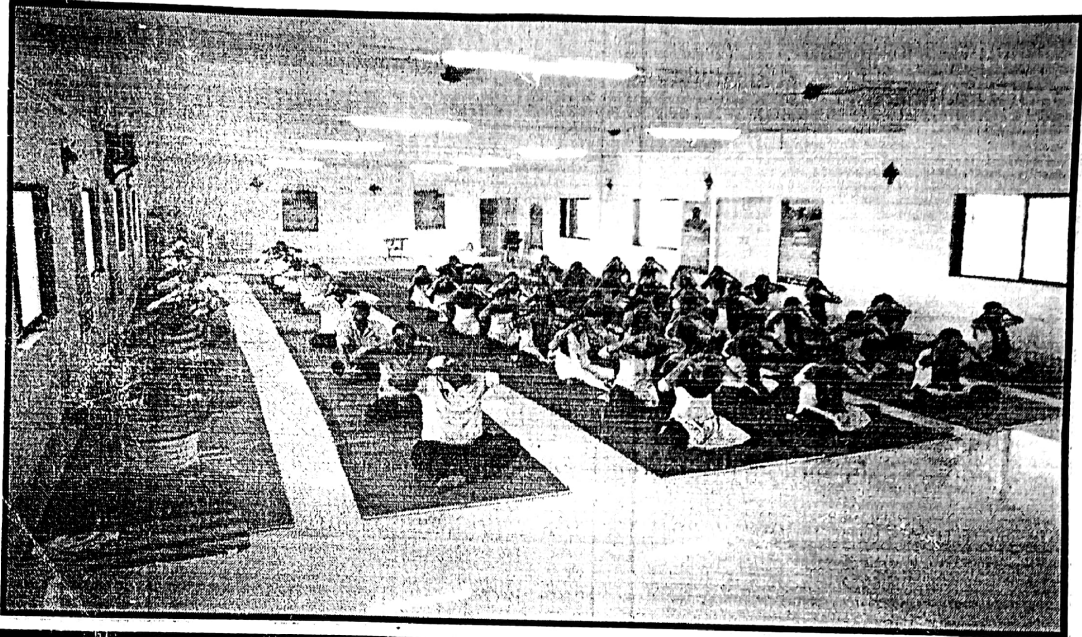

International Yoga Day

On 21th June 2022 International Yoga Day was celebrated in the college. About 400 students participated and performed Yoga under the instruction of yoga teacher Ravi Chavan and Shahaji Chede. The Yoga Teachers and the Principal Dr. Ravindra Kathare addressed the students and guided them on health benefits we get from performing Yoga.